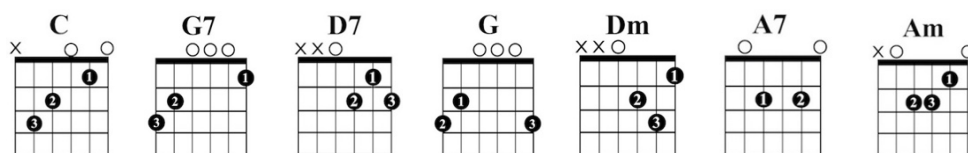

Let it Snow! Let it Snow! Let it Snow!

Guitar Chords in C

www.singing-bell.com

4/4

[Verse 1]

C   **G7**   **C**   **C**   **D7**   **G**
Oh, the weather outside is frightful, But the fire is so delightful,
Dm   **A7**   **Dm**   **G**   **G7**   **C**   **G7**
And since we've no place to go, Let it snow, let it snow, let it snow.

[Verse 2]

C   **G7**   **C**   **C**   **D7**   **G**
It doesn't show signs of stopping, And I brought some corn for popping.
Dm   **A7**   **Dm**   **G**   **G7**   **C**
The lights are turned way down low, Let it snow, let it snow, let it snow.

[Bridge]

G   **G**   **Am**   **D7**   **G**
When we finally kiss good night, How I'll hate going out in the storm.
G   **G**   **A7**   **D7**   **G**
But if you really hold me tight, All the way home I'll be warm.

[Verse 3]

C   **G7**   **C**   **C**   **D7**   **G**
The fire is slowly dying, And, my dear, we're still good - byeing,
Dm   **A7**   **Dm**   **G**   **G7**   **C**
But as long as you love me so, Let it snow, let it snow, let it snow.