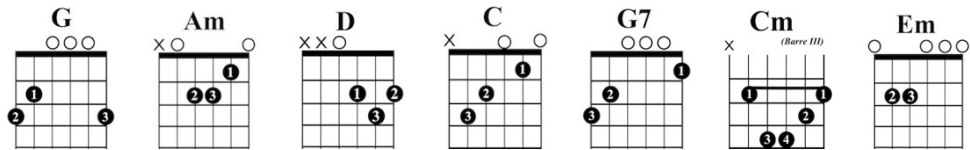

White Christmas - Guitar Chords in G

www.singing-bell.com

4/4

G **Am** **D** **C** **G**
 I'm dreaming of a white Christmas, just like the ones I used to know.

G **G7** **C** **Cm**
 Where the tree tops glisten, and children listen,

G **Em** **Am** **D**
 To hear the sleigh bells in the snow.

G **Am** **D** **C** **G**
 I'm dreaming of a white Christmas, with every Christmas card I write.

G **G7** **C** **Cm** **G** **Em** **Am** **D** **G**
 May your days be merry and bright, and may all your Christmases be white.

White Christmas - Guitar Chords in C (2nd version)

www.singing-bell.com

4/4

C Dm7 G7 Dm7 G7 Cmaj7
I'm dreaming of a white Christmas, just like the ones I used to know.

C C7 F Fm6
Where the tree tops glisten, and children listen

C Dm7 G7
To hear the sleigh bells in the snow.

C Dm7 G7 Dm7 G7 Cmaj7
I'm dreaming of a white Christmas, with every Christmas card I write.

C C7 F Fm6 C A7 Dm7 G7 C
May your days be merry and bright, and may all your Christmases be white.