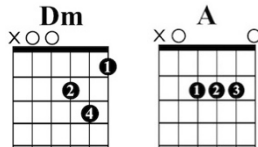

Willie, Take Your Little Drum (Pat a Pan)

Guitar Chords in Dm

www.singing-bell.com

4/4

Dm **A**
Willie, take your little drum, with your whistle, Robin, come!

Dm **A**
When we hear the fife and drum, ture-lure-lu, pata-pata-pan,

Dm **A** **Dm** **A** **Dm**
When we hear the fife and drum, Christmas should be fro - lic - some.

Thus the men of olden days for the King of Kings to praise,
When they heard the fife and drum, ture-lure-lu, pata-pata-pan,
When they hear the fife and drum, sure, our children won't be dumb.

God and man are now become more at one than fife and drum.
When you hear the fife and drum, ture-lure-lu, pata-pata-pan,
When you hear the fife and drum, dance and make the village hum.