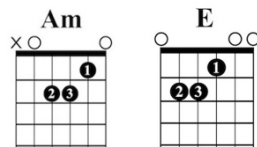

Willie, Take Your Little Drum (Pat a Pan)

Guitar Chords in Dm

www.singing-bell.com

4/4

Dm **A**
Willie, take your little drum, with your whistle, Robin, come!

Dm **A**
When we hear the fife and drum, ture-lure-lu, pata-pata-pan,

Guitar Chords in Am

www.singing-bell.com

4/4

Am **E**
Willie, take your little drum, with your whistle, Robin, come!

Am **E**
When we hear the fife and drum, ture-lure-lu, pata-pata-pan,

Am **E** **Am** **E** **Am**
When we hear the fife and drum, Christmas should be fro - lic - some.