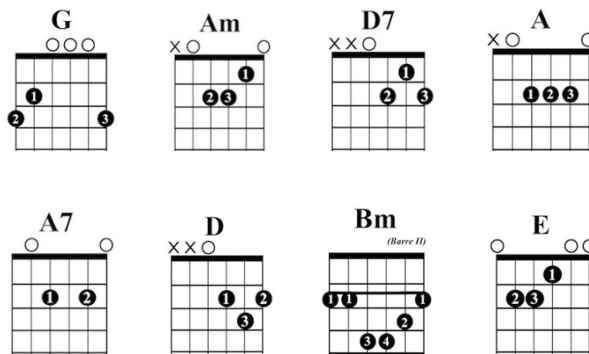

Away in a Manger - Guitar Chords in G

www.singing-bell.com

3/4

G **Am**
 Away in a manger, no crib for a bed,
D7 **G** **A** **A7** **D**
 The little Lord Jesus laid down his sweet head,
G **Bm** **E** **Am**
 The stars in the bright sky looked down where he lay,
Am **G** **Am** **D** **G**
 The little Lord Jesus asleep on the hay.

The cattle are lowing, the baby awakes,
 But little Lord Jesus no crying he makes.
 I love you, Lord Jesus; look down from the sky,
 And stay by my side until morning is nigh.

Be near me, Lord Jesus, I ask you to stay
 Close by me for ever, and love me, I pray.
 Bless all the dear children in your tender care,
 And fit us for heaven, to live with you there.

Away in a Manger - Guitar Chords in D

www.singing-bell.com

3/4

D **Em**
 Away in a manger, no crib for a bed,
A7 **D** **E** **E7** **A**
 The little Lord Jesus laid down his sweet head,
D **F#m** **B** **Em**
 The stars in the bright sky looked down where he lay,
Em **D** **Em** **A** **D**
 The little Lord Jesus asleep on the hay.