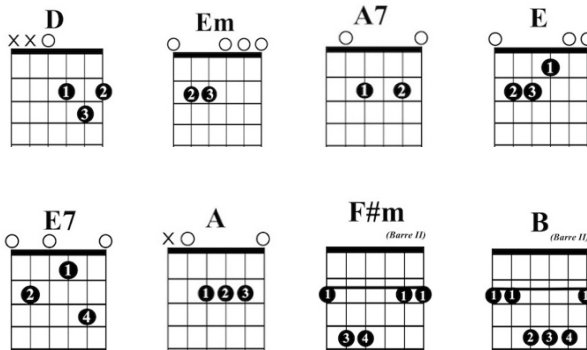

Away in a Manger - Guitar Chords in G

www.singing-bell.com

3/4

G **Am**
 Away in a manger, no crib for a bed,
D7 **G** **A** **A7** **D**
 The little Lord Jesus laid down his sweet head,
G **Bm** **E** **Am**
 The stars in the bright sky looked down where he lay,
Am **G** **Am** **D** **G**
 The little Lord Jesus asleep on the hay.

The cattle are lowing, the baby awakes,
 But little Lord Jesus no crying he makes.
 I love you, Lord Jesus; look down from the sky,
 And stay by my side until morning is nigh.

Be near me, Lord Jesus, I ask you to stay
 Close by me for ever, and love me, I pray.
 Bless all the dear children in your tender care,
 And fit us for heaven, to live with you there.

Away in a Manger - Guitar Chords in D

www.singing-bell.com

3/4

D **Em**
 Away in a manger, no crib for a bed,
A7 **D** **E** **E7** **A**
 The little Lord Jesus laid down his sweet head,
D **F#m** **B** **Em**
 The stars in the bright sky looked down where he lay,
Em **D** **Em** **A** **D**
 The little Lord Jesus asleep on the hay.