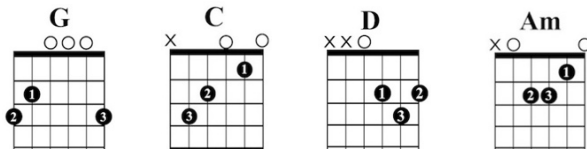

Away in a Manger

(Murray version)

Guitar Chords in C

www.singing-bell.com

3/4 C F C
 Away in a manger, no crib for a bed,
 G C
 The little Lord Jesus laid down his sweet head,
 C F C
 The stars in the bright sky looked down where he lay,
 G C Dm G C
 The little Lord Jesus asleep on the hay.

The cattle are lowing, the baby awakes,
 But little Lord Jesus no crying he makes.
 I love you, Lord Jesus; look down from the sky,
 And stay by my side until morning is nigh.

Be near me, Lord Jesus, I ask you to stay
 Close by me for ever, and love me, I pray.
 Bless all the dear children in your tender care,
 And fit us for heaven, to live with you there.

Away in a Manger

(Murray version)

Guitar Chords in G

www.singing-bell.com

3/4 **G** **C** **G**
 Away in a manger, no crib for a bed,
 D **G**
 The little Lord Jesus laid down his sweet head,
 G **C** **G**
 The stars in the bright sky looked down where he lay,
 D **G** **Am** **D** **G**
 The little Lord Jesus asleep on the hay.