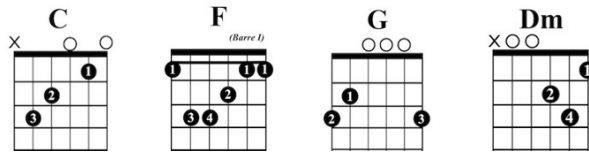

Away in a Manger

(Murray version)

Guitar Chords in C

www.singing-bell.com

3/4 C F C
 Away in a manger, no crib for a bed,
 G C
 The little Lord Jesus laid down his sweet head,
 C F C
 The stars in the bright sky looked down where he lay,
 G C Dm G C
 The little Lord Jesus asleep on the hay.

The cattle are lowing, the baby awakes,
 But little Lord Jesus no crying he makes.
 I love you, Lord Jesus; look down from the sky,
 And stay by my side until morning is nigh.

Be near me, Lord Jesus, I ask you to stay
 Close by me for ever, and love me, I pray.
 Bless all the dear children in your tender care,
 And fit us for heaven, to live with you there.

Away in a Manger

(Murray version)

Guitar Chords in G

www.singing-bell.com

3/4 **G** **C** **G**
 Away in a manger, no crib for a bed,
 D **G**
 The little Lord Jesus laid down his sweet head,
 G **C** **G**
 The stars in the bright sky looked down where he lay,
 D **G** **Am** **D** **G**
 The little Lord Jesus asleep on the hay.