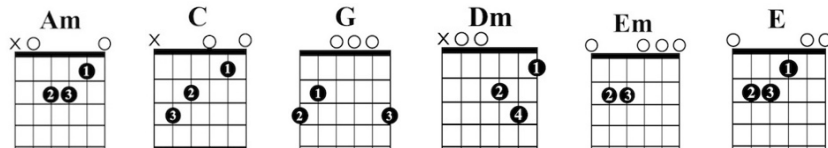

## Guitar Chords

www.singing-bell.com

6/8    **Am**    **(C)** **G**            **Dm** **Em**    **E**            **Am**  
Hush-a-bye, don't you cry, go to sleep, my little baby

**Am**            **(C)**    **G**            **Dm** **Em**    **E**            **Am**  
When you wake, you shall have all the pretty little horses

**Am**            **C**            **Dm**            **Am** **Em**    **E**            **Am**  
Dapples and grays, pintos and bays, all the pretty little horses

**Am**            **(C)** **G**            **Dm** **Em**    **E**            **Am**  
Hush you bye, don't you cry, go to sleep my little baby

**Am**            **(C)** **G**            **Dm** **Em**    **E**            **Am**  
When you wake, you shall have all the pretty little horses

2. Way down yonder, in the meadow, poor little baby, crying mama.  
Birds and the butterflies, flutter 'round his eyes, little baby crying mama.  
Dapples and grays, pintos and bays, all the pretty little horses.  
Hush you bye, don't you cry, go to sleep, my little baby  
When you wake, you shall have all the pretty little horses.