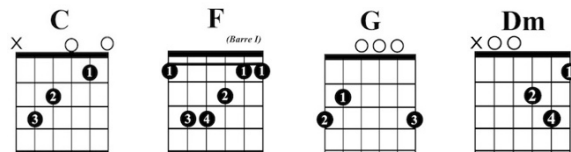

## Guitar Chords in C

[www.singing-bell.com](http://www.singing-bell.com)

6/8

**C**                    **F**  
Golden slumbers kiss your eyes,  
**C**                    **G**  
Smiles awake you when you rise;  
**G**  
Sleep, pretty baby, do not cry,  
**C**    **Dm**   **G**   **C**  
I will sing a lullaby.  
**G**        **C**        **G**        **C**  
Lullaby, lullaby, lu – lla - by.

# Golden Slumbers

in C

singing-bell.com

Classical Guitar

Guitar

C F C G

Gold - en slum - bers kiss your eyes, smiles a - wake you when you rise

Cl. Gtr.

## Guitar Chords in D

[www.singing-bell.com](http://www.singing-bell.com)

6/8

**D**                      **G**  
Golden slumbers kiss your eyes,

**D**                      **A**  
Smiles awake you when you rise;

# Golden Slumbers

in D

singing-bell.com

Classical Guitar

Guitar

D G D A

Gold - en slum - bers kiss your eyes, smiles a - wake you when you rise

Cl. Gtr.