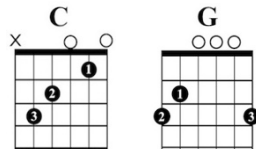

Here We Go Looby Loo

Guitar Chords in C

www.singing-bell.com

6/8

C **G**
 Here we go looby loo, here we go looby light;

C **G** **C**
 Here we go looby loo, all on a Saturday night!

C **G**
 You put your right hand in, you take your right hand out;

C **G** **C**
 You give your right hand a shake, shake, shake, and turn yourself about!

2. Here we go looby loo, here we go looby light;
 Here we go looby loo, all on a Saturday night!
 You put your left hand in, you take your left hand out;
 You give your left hand a shake, shake, shake,
 and turn yourself about!
3. Here we go looby loo, here we go looby light;
 Here we go looby loo, all on a Saturday night!
 You put your right foot in, you take your right foot out;
 You give your right foot a shake, shake, shake,
 and turn yourself about!
4. Here we go looby loo, here we go looby light;
 Here we go looby loo, all on a Saturday night!
 You put your left foot in, you take your left foot out;
 You give your left foot a shake, shake, shake,
 and turn yourself about!
5. Here we go looby loo, here we go looby light;
 Here we go looby loo, all on a Saturday night!
 You put your whole self in, you put your whole self out.
 You give yourself a shake, shake, shake,
 and turn yourself about.

Here We Go Looby Loo

Guitar Chords in D

www.singing-bell.com

6/8

D **A**
 Here we go looby loo, here we go looby light;
D **A** **D**
 Here we go looby loo, all on a Saturday night!
D **A**
 You put your right hand in, you take your right hand out;
D **A** **D**
 You give your right hand a shake, shake, shake, and turn yourself about!

put your right hand in You take your right hand out You

3 3 2 3 3 5 3 3 3 3 3 2 3 3 0 2 3 3
 0 2 3 2 0 2 2 2 0 2 2 3 2 0 2 2 2 2

Cl. Gtr.

Gtr.

D A D

give your right hand a shake, shake, shake, and turn your-self a - bout!