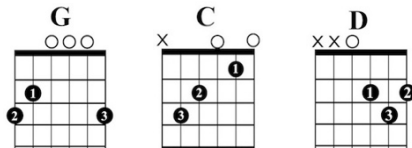

Humpty Dumpty

Guitar Chords in G

www.singing-bell.com

6/8

G C D G
Humpty Dumpty sat on a wall,

G C G D
Humpty Dumpty had a great fall.

G C D G
All the king's horses and all the king's men

G C D G
Couldn't put Humpty together again.

Humpty Dumpty

Guitar Chords in E

www.singing-bell.com

6/8

E A B E
Humpty Dumpty sat on a wall,

E A E B
Humpty Dumpty had a great fall.

E A B E
All the king's horses and all the king's men

E A B E
Couldn't put Humpty together again.

Humpty Dumpty

singing-bell.com

Classical Guitar

E A B E A E B

Hump - ty Dump - ty sat on a wall Hump - ty Dump - ty had a great fall

Guitar

T	1	0	2	2	0	2	4	0	1	0	2	2	0
A													1
B	0	0	2		0	0		0	0	0			2