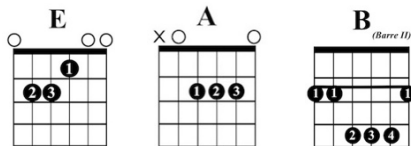

Humpty Dumpty

Guitar Chords in G

www.singing-bell.com

6/8

G C D G
Humpty Dumpty sat on a wall,

G C G D
Humpty Dumpty had a great fall.

G C D G
All the king's horses and all the king's men

G C D G
Couldn't put Humpty together again.

Humpty Dumpty

Guitar Chords in E

www.singing-bell.com

6/8

E A B E
Humpty Dumpty sat on a wall,

E A E B
Humpty Dumpty had a great fall.

E A B E
All the king's horses and all the king's men

E A B E
Couldn't put Humpty together again.

Humpty Dumpty

singing-bell.com

Classical Guitar

E A B E A E B

Hump - ty Dump - ty sat on a wall Hump - ty Dump - ty had a great fall

Guitar

T	1	0	2	2	0	2	4	0	1	0	2	2	0
A													1
B	0	0	2		0	0		0	0	0			2