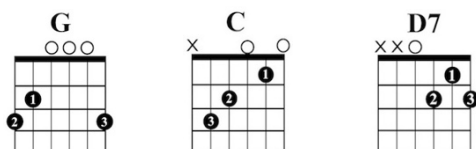

Lavender's Blue – Guitar Chords in G

www.singing-bell.com

6/8 **G** **C**
Lavender's blue, dilly, dilly, lavender's green
G **D7** **G**
When I am king, dilly, dilly, you shall be queen
G **C**
Who told you so, dilly, dilly, who told you so?
G **D7** **G**
'Twas my own heart, dilly, dilly, that told me so.

Lavender's Blue - Guitar Chords in D

www.singing-bell.com

6/8 **D**

Lavender's blue, dilly, dilly, lavender's green

D

G

D

When I am king, dilly, dilly, you shall be queen

Lavender's Blue

in D

singing-bell.com

6th string → D

Classical Guitar

D G D (G) A7 D

La-ven-der's blue, dilly, dilly, La-ven-der's green When I am king, dilly, dilly, you shall be queen

Guitar

T	0	2	2	2	5	4	2	0	0	0	0	0	0				
A	0	2	2	2	5	4	2	0	0	2	2	2	5	4	2	0	0
B	0	0	0	0	5	5	5	0	0	0	0	0	0	4	2	0	0

Cl. Gtr.

D G D (G) A7 D

Who told you so, — dilly, dilly, Who told you so? Twas my own heart, dilly, dilly, that told me so.