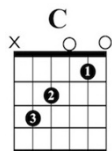

## Guitar Chords

[www.singing-bell.com](http://www.singing-bell.com)

6/8

**C** **G**  
Rock-a-bye baby on the treetop

**G** **C**  
When the wind blows the cradle will rock,

**C** **G**  
When the bough breaks the cradle will fall

## Guitar Chords

[www.singing-bell.com](http://www.singing-bell.com)

6/8

**C** **G**  
Balance, mon bébé, dans l'arbre, tout en haut.

**G** **C**  
Si le vent souffle balance le berceau

**C** **G**  
Si la branche casse le berceau tombera

**G** **C** **G** **C**  
Et en bas iront, le bébé, le berceau, et tout ça.

# Rock-a-bye-baby

singing-bell.com

Musical notation for the first line of the song. It consists of four measures of music in G major, 3/4 time. The notes are: G4 (quarter), A4 (quarter), B4 (quarter), G4 (quarter), F#4 (quarter), E4 (quarter), D4 (quarter), C4 (quarter). The lyrics are: "Rock-a-bye ba - by on the tree-top When the wind blows the cra-dle will rock".