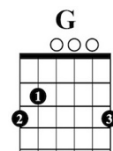

## Guitar Chords

[www.singing-bell.com](http://www.singing-bell.com)

6/8

**C** **G**  
Rock-a-bye baby on the treetop

**G** **C**  
When the wind blows the cradle will rock,

**C** **G**  
When the bough breaks the cradle will fall

## Guitar Chords

[www.singing-bell.com](http://www.singing-bell.com)

6/8

**C** **G**  
Balance, mon bébé, dans l'arbre, tout en haut.

**G** **C**  
Si le vent souffle balance le berceau

**C** **G**  
Si la branche casse le berceau tombera

**G** **C** **G** **C**  
Et en bas iront, le bébé, le berceau, et tout ça.

# Rock-a-bye-baby

singing-bell.com

Musical notation for the first line of the song. It consists of four measures of music in G major, 3/4 time. The notes are: G4 (quarter), A4 (quarter), B4 (quarter), G4 (quarter), F#4 (quarter), E4 (quarter), D4 (quarter), C4 (quarter). The lyrics are: "Rock-a-bye ba - by on the tree-top When the wind blows the cra-dle will rock".