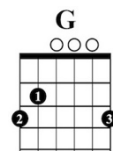

Rock-a-bye Baby

Guitar Chords

www.singing-bell.com

6/8

C **G**
Rock-a-bye baby on the treetop

G **C**
When the wind blows the cradle will rock,

C **G**
When the bough breaks the cradle will fall

G **C** **G** **C**
And down will come baby cradle and all.