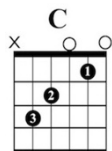

Rock-a-bye Baby

Guitar Chords

www.singing-bell.com

6/8

C **G**
Rock-a-bye baby on the treetop

G **C**
When the wind blows the cradle will rock,

C **G**
When the bough breaks the cradle will fall

G **C** **G** **C**
And down will come baby cradle and all.