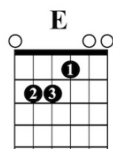

This little light of mine

Guitar Chords in C

www.singing-bell.com

4/4 C F C E Am
This little light of mine – I'm gonna let it shine
F D7 G
This little light of mine – I'm gonna let it shine
C F C E Am
This little light of mine – I'm gonna let it shine
C G C
Let it shine, let it shine, let it shine

2. All Around My Neighborhood – I'm gonna let it shine
All Around My Neighborhood – I'm gonna let it shine
All Around My Neighborhood – I'm gonna let it shine
Let it shine, let it shine, let it shine
3. This little light of mine – I'm gonna let it shine
This little light of mine – I'm gonna let it shine
This little light of mine – I'm gonna let it shine
Let it shine, let it shine, let it shine

Guitar Chords in G

www.singing-bell.com

4/4 **G** **C** **G** **B** **Em**
This little light of mine – I'm gonna let it shine

C **A7** **D**
This little light of mine – I'm gonna let it shine

G **C** **G** **B** **Em**
This little light of mine – I'm gonna let it shine

13

Cl. Gtr.

G C G B Em

C A7 D

G C G B Em

G D G

This lit tle - light of mine I'm gon na - let it shine

This lit tle light of mine I'm gon na - let it shine