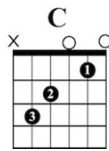

This little light of mine

Guitar Chords in G

www.singing-bell.com

4/4   **G**   **C**   **G**   **B**   **Em**
This little light of mine – I'm gonna let it shine

C   **A7**   **D**
This little light of mine – I'm gonna let it shine

G   **C**   **G**   **B**   **Em**
This little light of mine – I'm gonna let it shine

G   **D**   **G**
Let it shine, let it shine, let it shine

1. All Around My Neighborhood – I'm gonna let it shine
   All Around My Neighborhood – I'm gonna let it shine
   All Around My Neighborhood – I'm gonna let it shine
   Let it shine, let it shine, let it shine
2. This little light of mine – I'm gonna let it shine
   This little light of mine – I'm gonna let it shine
   This little light of mine – I'm gonna let it shine
   Let it shine, let it shine, let it shine