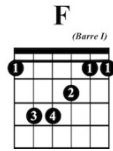

This little light of mine

Guitar Chords in C

www.singing-bell.com

4/4 C F C E Am
This little light of mine – I'm gonna let it shine
F D7 G
This little light of mine – I'm gonna let it shine
C F C E Am
This little light of mine – I'm gonna let it shine
C G C
Let it shine, let it shine, let it shine

2. All Around My Neighborhood – I'm gonna let it shine
All Around My Neighborhood – I'm gonna let it shine
All Around My Neighborhood – I'm gonna let it shine
Let it shine, let it shine, let it shine
3. This little light of mine – I'm gonna let it shine
This little light of mine – I'm gonna let it shine
This little light of mine – I'm gonna let it shine
Let it shine, let it shine, let it shine

Guitar Chords in G

www.singing-bell.com

4/4 **G** **C** **G** **B** **Em**
This little light of mine – I'm gonna let it shine

C **A7** **D**
This little light of mine – I'm gonna let it shine

G **C** **G** **B** **Em**
This little light of mine – I'm gonna let it shine

13

Cl. Gtr.

G C G B Em

C A7 D

G C G B Em

G D G

This lit tle - light of mine I'm gon na - let it shine

This lit tle light of mine I'm gon na - let it shine