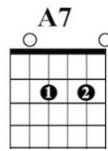

This little light of mine

Guitar Chords in G

www.singing-bell.com

4/4   **G**   **C**   **G**   **B**   **Em**
This little light of mine – I'm gonna let it shine

C   **A7**   **D**
This little light of mine – I'm gonna let it shine

G   **C**   **G**   **B**   **Em**
This little light of mine – I'm gonna let it shine

G   **D**   **G**
Let it shine, let it shine, let it shine

1. All Around My Neighborhood – I'm gonna let it shine
   All Around My Neighborhood – I'm gonna let it shine
   All Around My Neighborhood – I'm gonna let it shine
   Let it shine, let it shine, let it shine
2. This little light of mine – I'm gonna let it shine
   This little light of mine – I'm gonna let it shine
   This little light of mine – I'm gonna let it shine
   Let it shine, let it shine, let it shine