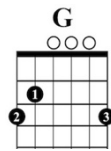

This little light of mine

Guitar Chords in C

www.singing-bell.com

4/4 C F C E Am
This little light of mine – I'm gonna let it shine
F D7 G
This little light of mine – I'm gonna let it shine
C F C E Am
This little light of mine – I'm gonna let it shine
C G C
Let it shine, let it shine, let it shine

2. All Around My Neighborhood – I'm gonna let it shine
All Around My Neighborhood – I'm gonna let it shine
All Around My Neighborhood – I'm gonna let it shine
Let it shine, let it shine, let it shine
3. This little light of mine – I'm gonna let it shine
This little light of mine – I'm gonna let it shine
This little light of mine – I'm gonna let it shine
Let it shine, let it shine, let it shine

Guitar Chords in G

www.singing-bell.com

4/4 **G** **C** **G** **B** **Em**
This little light of mine – I'm gonna let it shine

C **A7** **D**
This little light of mine – I'm gonna let it shine

G **C** **G** **B** **Em**
This little light of mine – I'm gonna let it shine

13

Cl. Gtr.

G C G B Em

C A7 D

G C G B Em

G D G

This lit tle - light of mine I'm gon na - let it shine

This lit tle light of mine I'm gon na - let it shine