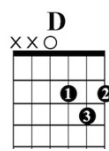

This little light of mine

Guitar Chords in G

www.singing-bell.com

4/4   **G**   **C**   **G**   **B**   **Em**
This little light of mine – I'm gonna let it shine

C   **A7**   **D**
This little light of mine – I'm gonna let it shine

G   **C**   **G**   **B**   **Em**
This little light of mine – I'm gonna let it shine

G   **D**   **G**
Let it shine, let it shine, let it shine

1. All Around My Neighborhood – I'm gonna let it shine
   All Around My Neighborhood – I'm gonna let it shine
   All Around My Neighborhood – I'm gonna let it shine
   Let it shine, let it shine, let it shine
2. This little light of mine – I'm gonna let it shine
   This little light of mine – I'm gonna let it shine
   This little light of mine – I'm gonna let it shine
   Let it shine, let it shine, let it shine