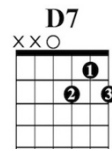

This little light of mine

Guitar Chords in C

www.singing-bell.com

4/4 C F C E Am
This little light of mine – I'm gonna let it shine
F D7 G
This little light of mine – I'm gonna let it shine
C F C E Am
This little light of mine – I'm gonna let it shine
C G C
Let it shine, let it shine, let it shine

2. All Around My Neighborhood – I'm gonna let it shine
All Around My Neighborhood – I'm gonna let it shine
All Around My Neighborhood – I'm gonna let it shine
Let it shine, let it shine, let it shine
3. This little light of mine – I'm gonna let it shine
This little light of mine – I'm gonna let it shine
This little light of mine – I'm gonna let it shine
Let it shine, let it shine, let it shine

Guitar Chords in G

www.singing-bell.com

4/4 **G** **C** **G** **B** **Em**
This little light of mine – I'm gonna let it shine

C **A7** **D**
This little light of mine – I'm gonna let it shine

G **C** **G** **B** **Em**
This little light of mine – I'm gonna let it shine

13

Cl. Gtr.

G C G B Em

C A7 D

G C G B Em

G D G

This lit tle - light of mine I'm gon na - let it shine

This lit tle light of mine I'm gon na - let it shine