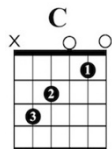

This little light of mine

Guitar Chords in C

www.singing-bell.com

4/4 C F C E Am
This little light of mine – I'm gonna let it shine
F D7 G
This little light of mine – I'm gonna let it shine
C F C E Am
This little light of mine – I'm gonna let it shine
C G C
Let it shine, let it shine, let it shine

2. All Around My Neighborhood – I'm gonna let it shine
All Around My Neighborhood – I'm gonna let it shine
All Around My Neighborhood – I'm gonna let it shine
Let it shine, let it shine, let it shine
3. This little light of mine – I'm gonna let it shine
This little light of mine – I'm gonna let it shine
This little light of mine – I'm gonna let it shine
Let it shine, let it shine, let it shine

Guitar Chords in G

www.singing-bell.com

4/4 **G** **C** **G** **B** **Em**
This little light of mine – I'm gonna let it shine

C **A7** **D**
This little light of mine – I'm gonna let it shine

G **C** **G** **B** **Em**
This little light of mine – I'm gonna let it shine

13

Cl. Gtr.

G C G B Em

C A7 D

G C G B Em

G D G

This lit tle - light of mine I'm gon na - let it shine

This lit tle light of mine I'm gon na - let it shine