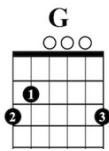

This little light of mine

Guitar Chords in G

www.singing-bell.com

4/4   **G**   **C**   **G**   **B**   **Em**
This little light of mine – I'm gonna let it shine

C   **A7**   **D**
This little light of mine – I'm gonna let it shine

G   **C**   **G**   **B**   **Em**
This little light of mine – I'm gonna let it shine

G   **D**   **G**
Let it shine, let it shine, let it shine

1. All Around My Neighborhood – I'm gonna let it shine
   All Around My Neighborhood – I'm gonna let it shine
   All Around My Neighborhood – I'm gonna let it shine
   Let it shine, let it shine, let it shine
2. This little light of mine – I'm gonna let it shine
   This little light of mine – I'm gonna let it shine
   This little light of mine – I'm gonna let it shine
   Let it shine, let it shine, let it shine