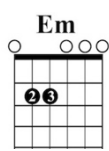

This little light of mine

Guitar Chords in G

www.singing-bell.com

4/4   **G**   **C**   **G**   **B**   **Em**
This little light of mine – I'm gonna let it shine

C   **A7**   **D**
This little light of mine – I'm gonna let it shine

G   **C**   **G**   **B**   **Em**
This little light of mine – I'm gonna let it shine

G   **D**   **G**
Let it shine, let it shine, let it shine

1. All Around My Neighborhood – I'm gonna let it shine
   All Around My Neighborhood – I'm gonna let it shine
   All Around My Neighborhood – I'm gonna let it shine
   Let it shine, let it shine, let it shine
2. This little light of mine – I'm gonna let it shine
   This little light of mine – I'm gonna let it shine
   This little light of mine – I'm gonna let it shine
   Let it shine, let it shine, let it shine