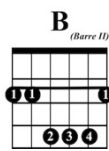

This little light of mine

Guitar Chords in G

www.singing-bell.com

4/4   **G**   **C**   **G**   **B**   **Em**
This little light of mine – I'm gonna let it shine

C   **A7**   **D**
This little light of mine – I'm gonna let it shine

G   **C**   **G**   **B**   **Em**
This little light of mine – I'm gonna let it shine

G   **D**   **G**
Let it shine, let it shine, let it shine

1. All Around My Neighborhood – I'm gonna let it shine
   All Around My Neighborhood – I'm gonna let it shine
   All Around My Neighborhood – I'm gonna let it shine
   Let it shine, let it shine, let it shine
2. This little light of mine – I'm gonna let it shine
   This little light of mine – I'm gonna let it shine
   This little light of mine – I'm gonna let it shine
   Let it shine, let it shine, let it shine