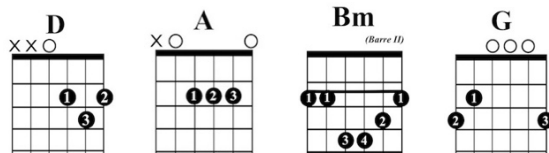

Little Boy Blue

Guitar Chords in D

www.singing-bell.com

6/8

D **A** **D** **A**
Little boy blue, come blow your horn!

D **Bm** **G** **A**
The sheep's in the meadow, the cow's in the corn

D **A** **D** **A**
Where is the boy who looks after the sheep?

D **Bm** **G A D**
He's under the haystack, fast asleep.

Little boy blue, come blow your horn!

The sheep's in the meadow; the cow's in the corn

Will you wake him? no, not I,

For if I do, he's sure to cry.

Gtr.

7	5	5	5	5	3	2	0	3	2	3
7	0		0				3	2	3	
7	0		0				3	0	0	

Little Boy Blue

Guitar Chords in G

www.singing-bell.com

6/8

G D G D
Little boy blue, come blow your horn!

G Em C D
The sheep's in the meadow, the cow's in the corn

For if I do, he's sure to cry.

Little Boy Blue in G

singing-bell.com

Classical Guitar

G D G D G Em

Lit-tle Boy Blue, come blow up your horn The sheep's in the mea-dow, the

Guitar

TAB