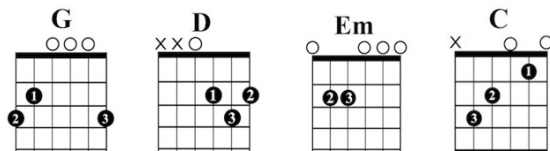

Little Boy Blue

Guitar Chords in D

www.singing-bell.com

6/8

D **A** **D** **A**
Little boy blue, come blow your horn!

D **Bm** **G** **A**
The sheep's in the meadow, the cow's in the corn

D **A** **D** **A**
Where is the boy who looks after the sheep?

Cl. Gtr.

cow's in the corn. Where is the boy who looks af - ter the sheep? He's

Gtr.

4	0	3	2	2	3	2	3	0	0	0	3	2	3	0	0
4	3		0		0			0			0			0	
4	3		0		0			0			0			0	

Cl. Gtr.

un - der the hay - stack fast a - sleep.

Gtr.

7	5	5	5	5	3	2	0	3	2	3
7	0		0				3	2	3	
7	0		0				3	0	0	

Little Boy Blue

Guitar Chords in G

www.singing-bell.com

6/8

G D G D
Little boy blue, come blow your horn!

G Em C D
The sheep's in the meadow, the cow's in the corn

G D G D
Where is the boy who looks after the sheep?

G Em C D G
He's under the haystack, fast asleep.

Little boy blue, come blow your horn!

The sheep's in the meadow; the cow's in the corn

Will you wake him? no, not I,