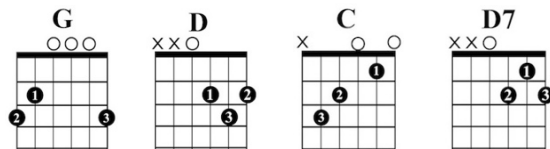

## Guitar Chords

[www.singing-bell.com](http://www.singing-bell.com)

6/8

**G D G**  
Sleep, little one, go to sleep

**C G**  
So peaceful the birds and the sheep

**D D7**  
Quiet the meadow and trees

**G**  
Even the buzz of the bees

**C**  
The silvery moonbeams so bright

**G**  
Down through the window give light

**D7 G D**  
O'er you the moonbeams will creep

**G D G**  
Sleep, little one, go to sleep.

**D G**  
Good night, good night.