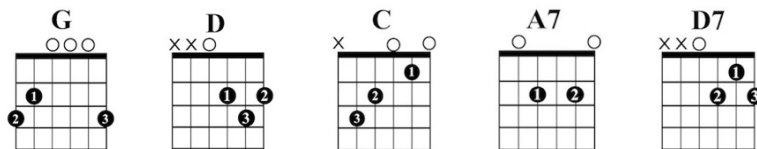

Pop! Goes the Weasel - Guitar Chords

www.singing-bell.com

6/8

G D G D G
'Round and 'round the cobbler's bench, the monkey chased the weasel,

G D G C D G
The monkey thought 'twas all in fun, pop! Goes the weasel.

A7 D A7 D
A penny for a spool of thread, a penny for a needle,

C D G C D7 G
That's the way the money goes, pop! Goes the weasel.

2. A half a pound of tupenny rice, a half a pound of treacle.
Mix it up and make it nice, pop! Goes the weasel.
A penny for a spool of thread, a penny for a needle,
That's the way the money goes, pop! Goes the weasel.
3. Up and down the London road, in and out of the Eagle,
That's the way the money goes, pop! Goes the weasel.
A penny for a spool of thread a penny for a needle,
That's the way the money goes, pop! Goes the weasel.
4. I've no time to plead and pine, I've no time to wheedle,
Kiss me quick and then I'm gone, pop! Goes the weasel.
A penny for a spool of thread a penny for a needle,
That's the way the money goes, pop! Goes the weasel.

Pop! Goes the Weasel

singing-bell.com

Classical Guitar

G D G D

'Round and 'round the cob - bler's bench, the mon - key chased the

Guitar

TAB

0 0 0 2 2 0 3 0 0 0 0 0 0 0 2 2

3 3 3 3

Cl. Gtr.

G D G C D

wea - sel The mon - key thought 'twas all in fun Pop! goes the

Gtr.

0 0 0 0 0 2 2 0 3 0 0 0 0 2 1

3 3 3 3

Cl. Gtr.