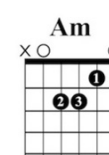

## Guitar Chords in G (version 1)

www.singing-bell.com

4/4 (Capo 1)

**G Em Bm C G**  
Somewhere over the rainbow way up high

**C G Em Am D G**  
There's a land that I heard of once in a lullaby

**G Em Bm C G**  
Somewhere over the rainbow skies are blue

**F#**  
*Away above the chimney tops*

**Bm Am C D**  
*That's where you'll find me*

**G Em Bm C G**  
Somewhere over the rainbow bluebirds fly

**C G Em Am D G**  
Birds fly over the rainbow, why, then, oh, why can't I?

**instrumental: G - G - Am - Am - G - G**

**G**  
*If happy little bluebirds fly*

**Am C D G**  
*Beyond the rainbow Why, oh, why can't I?*

## Guitar Chords in G (version 2)

www.singing-bell.com

(Capo 1)

4/4    **G Em Bm D G7 C Bm7 G7**  
Somewhere over the rainbow way up high

**C G Em Am D G**  
There's a land that I heard of once in a lullaby