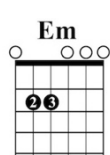

## Guitar Chords in G (version 1)

www.singing-bell.com

4/4 (Capo 1)

**G Em Bm C G**  
Somewhere over the rainbow way up high

**C G Em Am D G**  
There's a land that I heard of once in a lullaby

**G Em Bm C G**  
Somewhere over the rainbow skies are blue

**F#**  
*Away above the chimney tops*

**Bm Am C D**  
*That's where you'll find me*

**G Em Bm C G**  
Somewhere over the rainbow bluebirds fly

**C G Em Am D G**  
Birds fly over the rainbow, why, then, oh, why can't I?

**instrumental: G - G - Am - Am - G - G**

**G**  
*If happy little bluebirds fly*

**Am C D G**  
*Beyond the rainbow Why, oh, why can't I?*

## Guitar Chords in G (version 2)

www.singing-bell.com

(Capo 1)

4/4    **G Em Bm D G7 C Bm7 G7**  
Somewhere over the rainbow way up high

**C G Em Am D G**  
There's a land that I heard of once in a lullaby