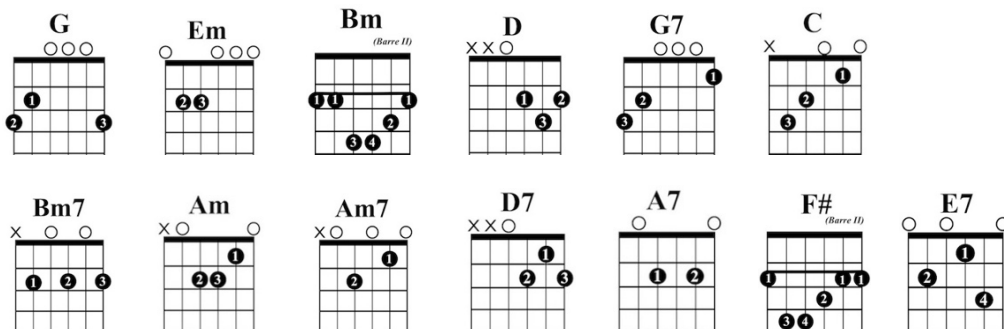

**instrumental: G - G - Am - Am - G - G**

**G**  
*If happy little bluebirds fly*

**Am C D G**  
*Beyond the rainbow Why, oh, why can't I?*

## Guitar Chords in G (version 2)

www.singing-bell.com

(Capo 1)

4/4    **G Em Bm D G7 C Bm7 G7**  
Somewhere over the rainbow way up high

**C G Em Am D G**  
There's a land that I heard of once in a lullaby

**G**  
*Where troubles melt like lemon drops*

**F#**  
*Away above the chimney tops*

**Bm E7 Am7 D7**  
*That's where you'll find me*

**G Em Bm D G7 C Bm7 G7**  
Somewhere over the rainbow bluebirds fly

**C G Em Am D G**  
Birds fly over the rainbow, why, then, oh, why can't I?

**instrumental: G - G - Am7 - D7 - G - Em - A7 - D7**

**G**  
*If happy little bluebirds fly*

**Am C D G**  
*Beyond the rainbow Why, oh, why can't I?*