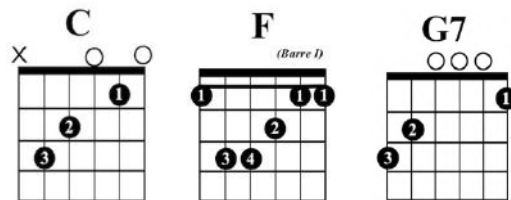

# Silent Night - Guitar Chords in C

[www.singing-bell.com](http://www.singing-bell.com)

3/4

C	Silent	Night,	Holy	Night
F	All is	calm,	C	all is
				Bright.
F	Round yon	Virgin	C	Mother and
				Child,
F	Holy	infant so	C	Tender and
				mild
G7	Sleep in	heavenly	C	peace
				-----
G7	Sleep in	heavenly	C	peace

Silent night, holy night!  
 Shepherds quake at the sight  
 Glories stream from heaven afar  
 Heavenly hosts sing Alleluia!  
 Christ, the Saviour is born  
 Christ, the Saviour is born

Silent night, holy night  
 Son of God, love's pure light  
 Radiant beams from Thy holy face  
 With the dawn of redeeming grace  
 Jesus, Lord, at Thy birth  
 Jesus, Lord, at Thy birth

# Silent Night - Guitar Chords in A

[www.singing-bell.com](http://www.singing-bell.com)

3/4

<b>A</b>	Silent	Night,	Holy	Night
<b>E7</b>	All is	calm,	<b>A</b>	all is
			<b>A</b>	Bright.
<b>D</b>	Round you	Virgin	Mother and	Child,
<b>D</b>	Holy	infant so	<b>A</b>	Tender and
				mild
<b>E7</b>	Sleep in	heavenly	<b>A</b>	peace
				-----
<b>E7</b>	Sleep in	heavenly	<b>A</b>	peace