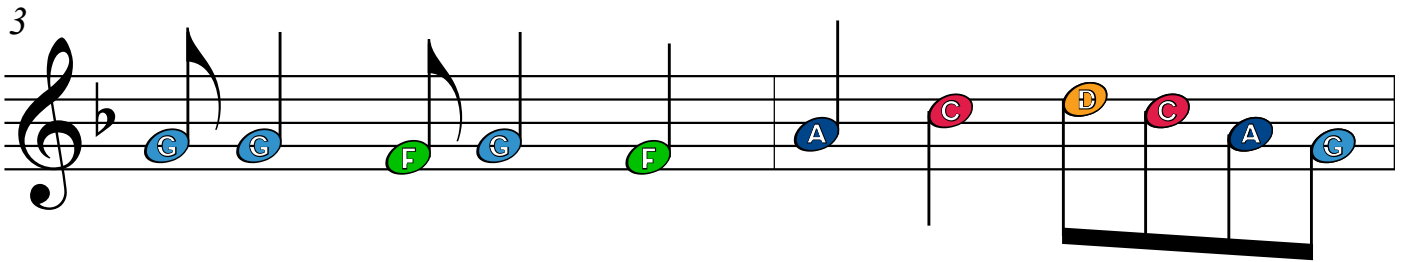

Go Tell It On The Mountain

Glockenspiel

www.singing-bell.com

Go Tell It On The Mountain

15

17

19

Detailed description: This block contains three staves of musical notation in G major, measures 15 through 19. Measure 15: G4 (blue), G4 (blue), F4 (green), G4 (blue), F4 (green), A4 (blue), C5 (red), B4 (orange), C5 (red), A4 (blue), G4 (blue). Measure 16: A4 (blue), A4 (blue), G4 (blue), F4 (green), D4 (orange), E4 (red), F4 (green), Bb4 (blue). Measure 17: A4 (blue), F4 (green), G4 (blue), G4 (blue), F4 (green). Measure 18: A4 (blue), F4 (green), G4 (blue), G4 (blue), F4 (green). Measure 19: A4 (blue), F4 (green), G4 (blue), G4 (blue), F4 (green).

Detailed description: A diagram of a piano keyboard with notes labeled with their natural and sharp/flat names. The notes are arranged in two rows. The bottom row contains: G, A, B, C, D, E, F, G. The top row contains: G#, A#, B, C, D, E, F, G. The notes C, D, E, F, G are highlighted in red, orange, light blue, green, and dark blue respectively. The notes G# and A# are labeled as Ab and Bb. The notes C# and D# are labeled as Db and Eb. The notes F# and G# are labeled as Gb and Ab. The notes A# and B# are labeled as Bb and C. The notes C# and D# are labeled as Db and Eb. The notes E# and F# are labeled as F and Gb.