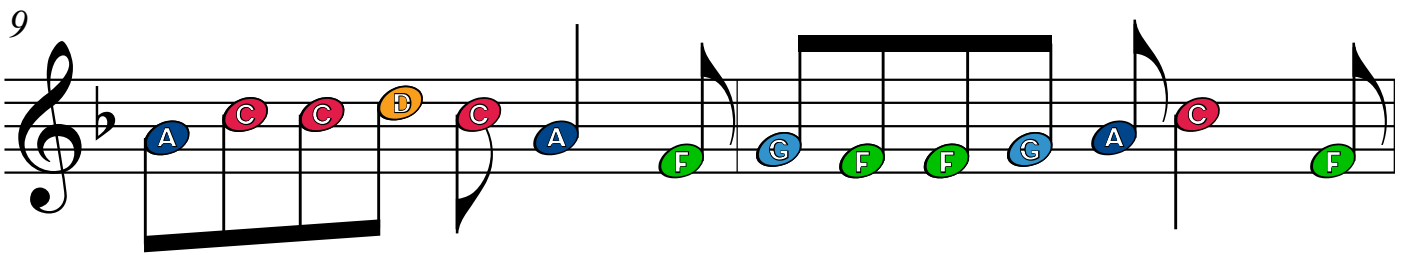

Go Tell It On The Mountain

Glockenspiel

www.singing-bell.com

Go Tell It On The Mountain

15

17

19

Detailed description: This block contains three staves of musical notation in G major, measures 15 through 19. Measure 15: G4 (blue), G4 (blue), F4 (green), G4 (blue), F4 (green), A4 (blue), C5 (red), B4 (orange), C5 (red), A4 (blue), G4 (blue). Measure 16: A4 (blue), A4 (blue), G4 (blue), F4 (green), D4 (orange), E4 (red), F4 (green), Bb4 (blue). Measure 17: A4 (blue), F4 (green), G4 (blue), G4 (blue), F4 (green). Measure 18: A4 (blue), F4 (green), G4 (blue), G4 (blue), F4 (green). Measure 19: A4 (blue), F4 (green), G4 (blue), G4 (blue), F4 (green).

Detailed description: A diagram of a piano keyboard with notes labeled with their natural and sharp/flat names. The notes are arranged in two rows. The bottom row contains: G, A, B, C, D, E, F, G. The top row contains: G#, A#, B, C, D, E, F, G. The notes C, D, E, F, G are highlighted in red, orange, light blue, green, and dark blue respectively. The notes G# and A# are labeled as Ab and Bb. The notes C# and D# are labeled as Db and Eb. The notes F# and G# are labeled as Gb and Ab. The notes A# and B# are labeled as Bb and C. The notes C# and D# are labeled as Db and Eb. The notes E# and F# are labeled as F and Gb.