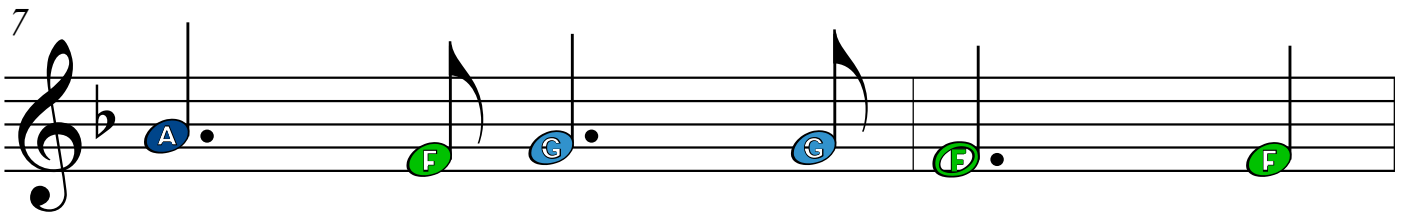

Go Tell It On The Mountain

Glockenspiel

www.singing-bell.com

Go Tell It On The Mountain

15

17

19

Detailed description: This block contains three staves of musical notation in G major, measures 15 through 19. Measure 15: G4 (blue), G4 (blue), F4 (green), G4 (blue), F4 (green), A4 (blue), C5 (red), B4 (orange), C5 (red), A4 (blue), G4 (blue). Measure 16: A4 (blue), A4 (blue), G4 (blue), F4 (green), D4 (orange), E4 (red), F4 (green), Bb4 (blue). Measure 17: A4 (blue), F4 (green), G4 (blue), G4 (blue), F4 (green). Measure 18: A4 (blue), F4 (green), G4 (blue), G4 (blue), F4 (green). Measure 19: A4 (blue), F4 (green), G4 (blue), G4 (blue), F4 (green).

Detailed description: A diagram of a piano keyboard with notes labeled with their natural and sharp/flat names. The notes are arranged in two rows. The bottom row contains: G, A, B, C, D, E, F, G. The top row contains: G#, A#, B, C, D, E, F, G. The notes C, D, E, F, G are highlighted in red, orange, light blue, green, and dark blue respectively. The notes G# and A# are labeled as Ab and Bb. The notes C# and D# are labeled as Db and Eb. The notes F# and G# are labeled as Gb and Ab. The notes A# and B# are labeled as Bb and C. The notes C# and D# are labeled as Db and Eb. The notes E# and F# are labeled as F and Gb.