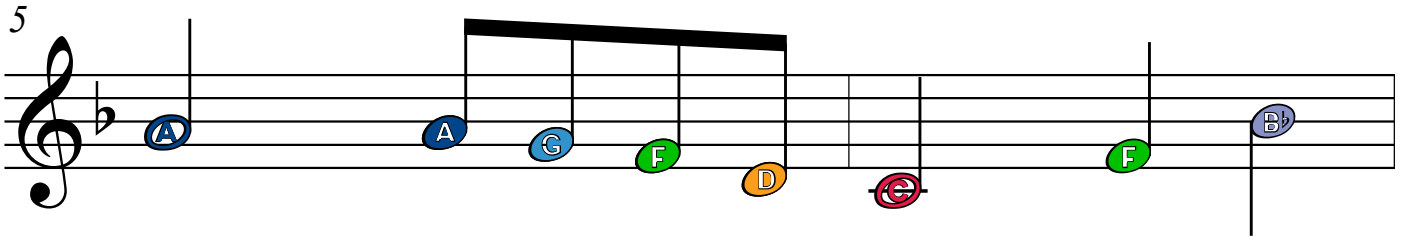

Go Tell It On The Mountain

Glockenspiel

www.singing-bell.com

Go Tell It On The Mountain

15

17

19

Detailed description: This block contains three staves of musical notation in G major, measures 15 through 19. Measure 15: G4 (blue), G4 (blue), F4 (green), G4 (blue), F4 (green), A4 (blue), C5 (red), B4 (orange), C5 (red), A4 (blue), G4 (blue). Measure 16: A4 (blue), A4 (blue), G4 (blue), F4 (green), D4 (orange), E4 (red), F4 (green), Bb4 (blue). Measure 17: A4 (blue), F4 (green), G4 (blue), G4 (blue), F4 (green). Measure 18: A4 (blue), F4 (green), G4 (blue), G4 (blue), F4 (green). Measure 19: A4 (blue), F4 (green), G4 (blue), G4 (blue), F4 (green).

Detailed description: A diagram of a piano keyboard with notes labeled with their natural and sharp/flat names. The notes are arranged in two rows. The bottom row contains: G, A, B, C, D, E, F, G. The top row contains: G#, A#, B, C, D, E, F, G. The notes C, D, E, F, G are highlighted in red, orange, light blue, green, and dark blue respectively. The notes G# and A# are labeled as Ab and Bb. The notes C# and D# are labeled as Db and Eb. The notes F# and G# are labeled as Gb and Ab. The notes A# and B# are labeled as Bb and C. The notes C# and D# are labeled as Db and Eb. The notes E# and F# are labeled as F and Gb.