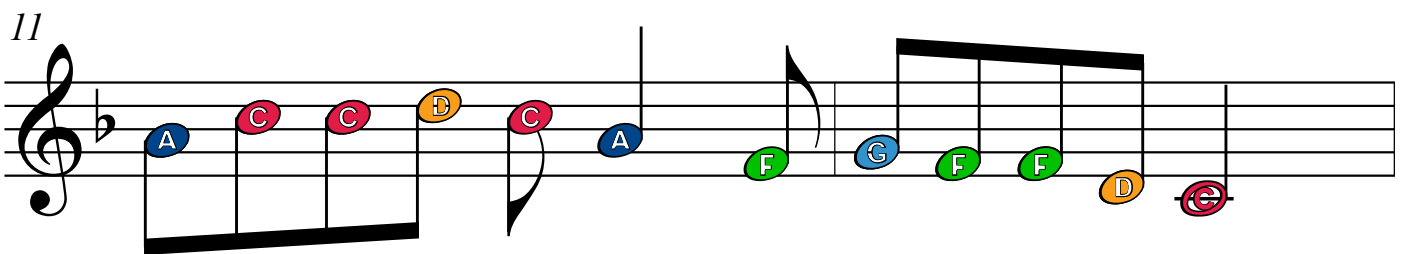

Go Tell It On The Mountain

Glockenspiel

www.singing-bell.com

Go Tell It On The Mountain

15

17

19

Detailed description: This block contains three staves of musical notation in G major, measures 15 through 19. Measure 15: G4 (blue), G4 (blue), F4 (green), G4 (blue), F4 (green), A4 (blue), C5 (red), B4 (orange), C5 (red), A4 (blue), G4 (blue). Measure 16: A4 (blue), A4 (blue), G4 (blue), F4 (green), D4 (orange), E4 (red), F4 (green), Bb4 (blue). Measure 17: A4 (blue), F4 (green), G4 (blue), G4 (blue), F4 (green). Measure 18: A4 (blue), F4 (green), G4 (blue), G4 (blue), F4 (green). Measure 19: A4 (blue), F4 (green), G4 (blue), G4 (blue), F4 (green).

Detailed description: A diagram of a piano keyboard with notes labeled with their natural and sharp/flat names. The notes are arranged in two rows. The bottom row contains: G, A, B, C, D, E, F, G. The top row contains: G#, A#, B, C, D, E, F, G. The notes C, D, E, F, G are highlighted in red, orange, light blue, green, and dark blue respectively. The notes G# and A# are labeled as Ab and Bb. The notes C# and D# are labeled as Db and Eb. The notes F# and G# are labeled as Gb and Ab. The notes A# and B# are labeled as Bb and C. The notes C# and D# are labeled as Db and Eb. The notes E# and F# are labeled as F and Gb.