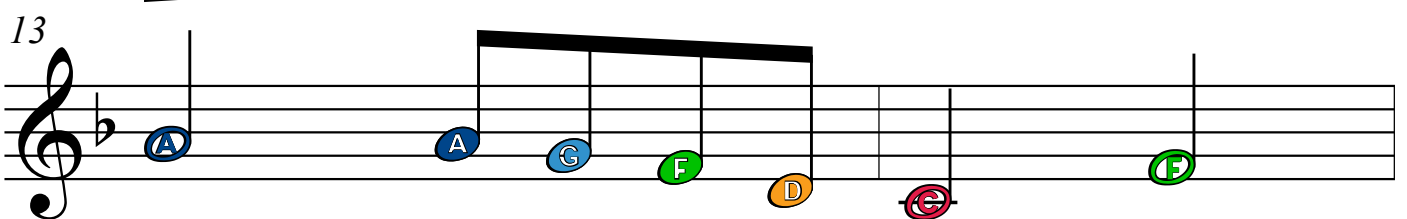

Go Tell It On The Mountain

Glockenspiel

www.singing-bell.com

Go Tell It On The Mountain

15

17

19

Detailed description: This block contains three staves of musical notation in G major, measures 15 through 19. Measure 15: G4 (blue), G4 (blue), F4 (green), G4 (blue), F4 (green), A4 (blue), C5 (red), B4 (orange), C5 (red), A4 (blue), G4 (blue). Measure 16: A4 (blue), A4 (blue), G4 (blue), F4 (green), D4 (orange), E4 (red), F4 (green), Bb4 (blue). Measure 17: A4 (blue), F4 (green), G4 (blue), G4 (blue), F4 (green). Measure 18: A4 (blue), F4 (green), G4 (blue), G4 (blue), F4 (green). Measure 19: A4 (blue), F4 (green), G4 (blue), G4 (blue), F4 (green).

Detailed description: A diagram of a piano keyboard with notes labeled with their natural and sharp/flat names. The notes are arranged in two rows. The bottom row contains: G, A, B, C, D, E, F, G. The top row contains: G#, A#, B, C, D, E, F, G. The notes C, D, E, F, G are highlighted in red, orange, light blue, green, and dark blue respectively. The notes G# and A# are labeled as Ab and Bb. The notes C# and D# are labeled as Db and Eb. The notes F# and G# are labeled as Gb and Ab. The notes A# and B# are labeled as Bb and C. The notes C# and D# are labeled as Db and Eb. The notes E# and F# are labeled as F and Gb.